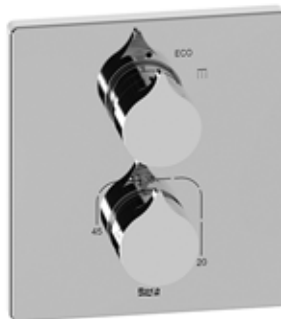

Roca

ROCA BOX UNIVERSAL THERMOSTATIC MIXER

INSIGNIA

A5A0C3AC00

A5A2C3AC00

9

10

A5A0C3A

A5A2C3A

5

	<p>P bar</p>		
	<p>P bar</p>		
	<p>°C</p>		

A5A0C3AC00	⋮ + ⋮
A5A2C3AC00	⋮

1	-	AG0186200R
2.1	-	AG0186900R ⋮
2.2	-	AG0186800R ⋮ + ⋮
3	-	AG0187100R
4.1	-	AG0186300R ⋮
4.2	-	AG0186000R ⋮ + ⋮

5	-	AG0120900R
6	-	AG0132003R
7	-	AG0131603R
8	-	AG0132107R
9	-	AG0030603R
10	-	AG0131903R