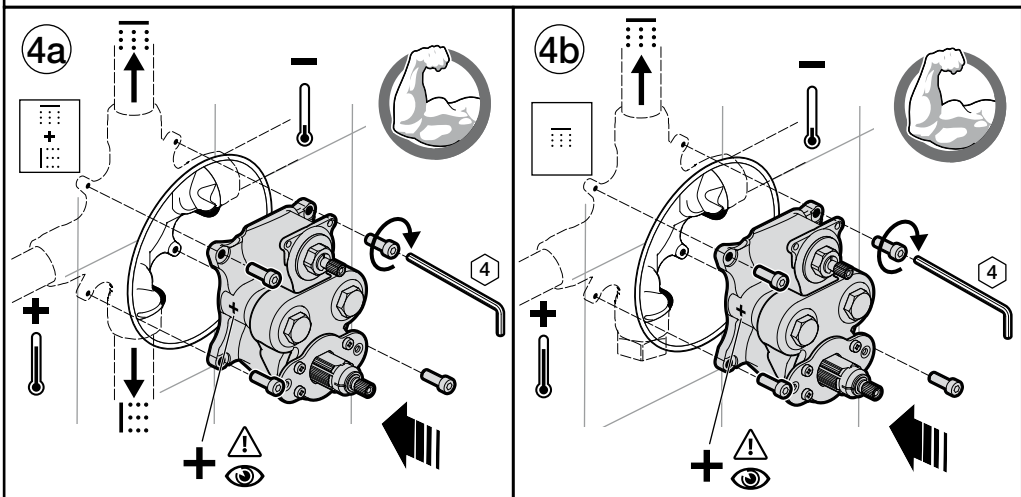

Roca

ROCA BOX UNIVERSAL THERMOSTATIC MIXER

INSIGNIA

A5A0C3AC00

A5A2C3AC00

9

10

A5A0C3A

A5A2C3A

5

	<p>P bar</p>		
	<p>P bar</p>		
	<p>°C</p>		

A5A0C3AC00	⋮ + ⋮
A5A2C3AC00	⋮

1	-	AG0186200R
2.1	-	AG0186900R ⋮
2.2	-	AG0186800R ⋮ + ⋮
3	-	AG0187100R
4.1	-	AG0186300R ⋮
4.2	-	AG0186000R ⋮ + ⋮

5	-	AG0120900R
6	-	AG0132003R
7	-	AG0131603R
8	-	AG0132107R
9	-	AG0030603R
10	-	AG0131903R