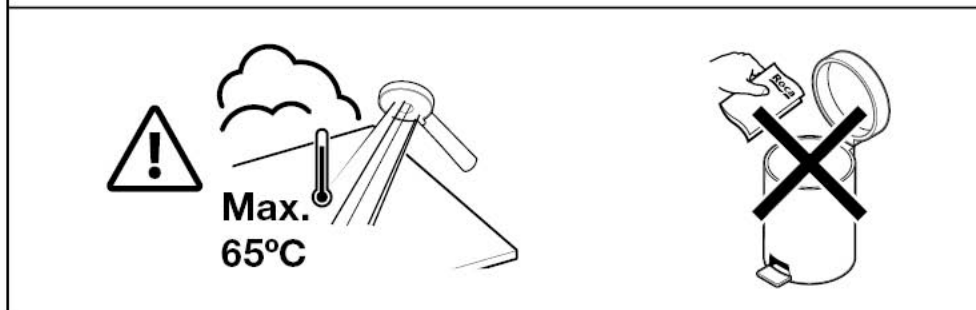

Roca

AQUOS

4**5****6**

* SILICONE
NO ACETIC

24h

7

A27G101000e

Roca