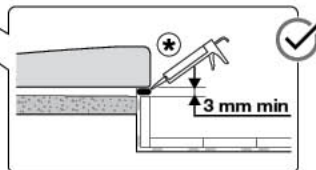

Roca

AQUOS

4**5****6**

* SILICONE
NO ACETIC

24h

7

A27G101000e

Roca