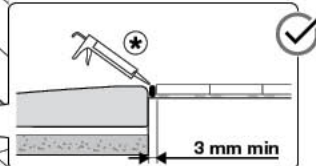

Roca

AQUOS

4**5****6**

* SILICONE
NO ACETIC

24h

7

A27G101000e

Roca