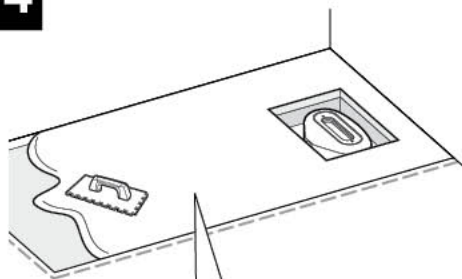

Roca

AQUOS

4**5****6**

* SILICONE
NO ACETIC

24h

7

A27G101000e

Roca