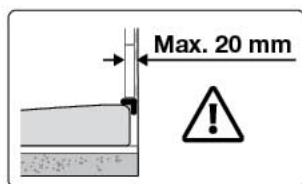

Roca

AQUOS

4**5****6**

* SILICONE
NO ACETIC

24h

7

A27G101000e

Roca