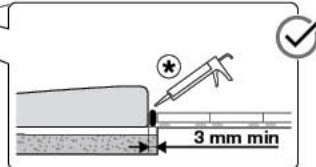

Roca

AQUOS

4**5****6**

* SILICONE
NO ACETIC

24h

7

A27G101000e

Roca