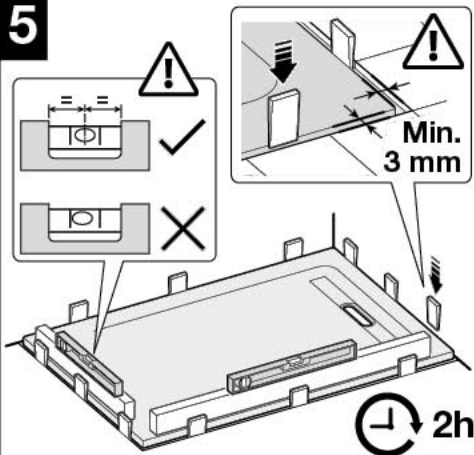

Roca

AQUOS

4**5****6**

* SILICONE
NO ACETIC

24h

7

A27G101000e

Roca