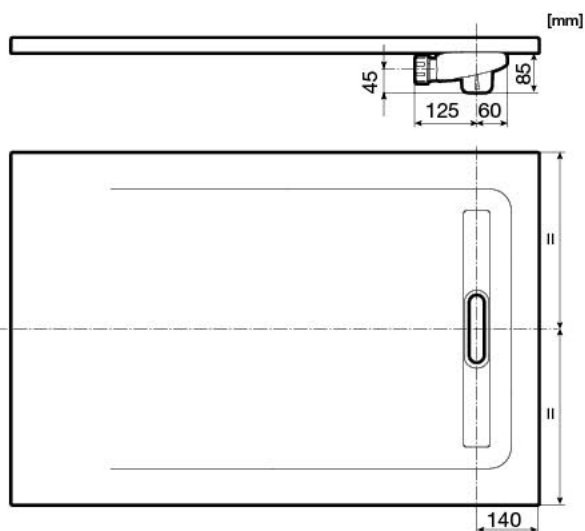

Roca

AQUOS

4**5****6**

* SILICONE
NO ACETIC

24h

7

A27G101000e

Roca