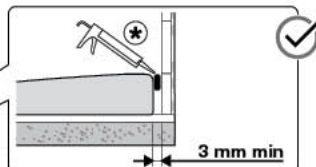

Roca

AQUOS

4**5****6**

* SILICONE
NO ACETIC

24h

7

A27G101000e

Roca