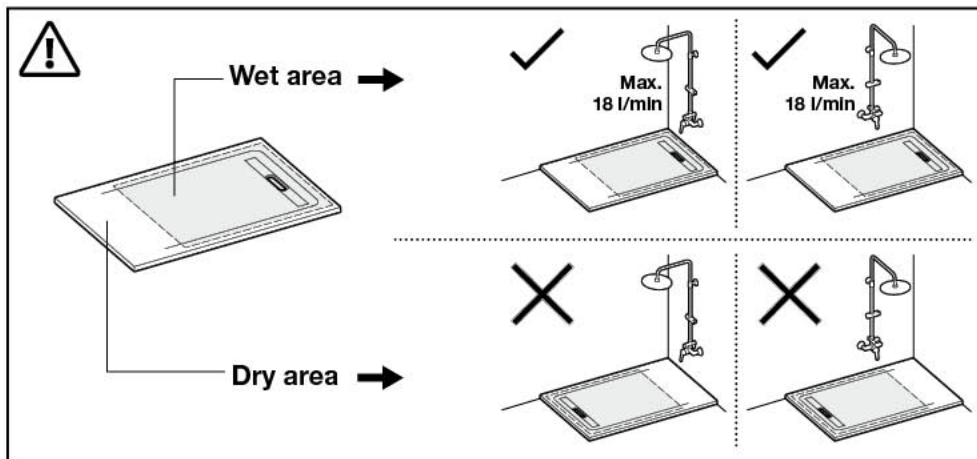

Roca

AQUOS

4**5****6**

* SILICONE
NO ACETIC

24h

7

A27G101000e

Roca