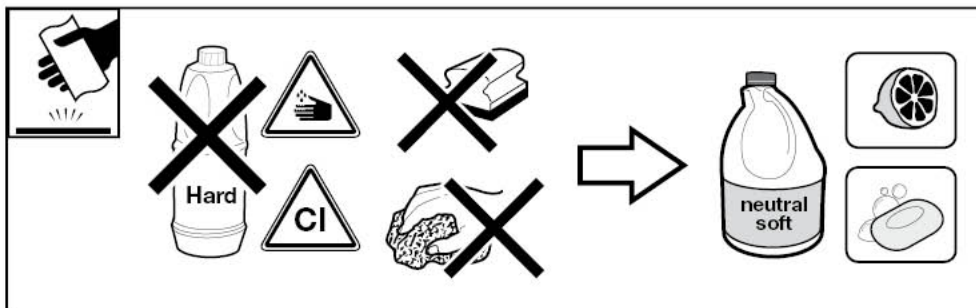

Roca

AQUOS

4**5****6**

* SILICONE
NO ACETIC

24h

7

A27G101000e

Roca