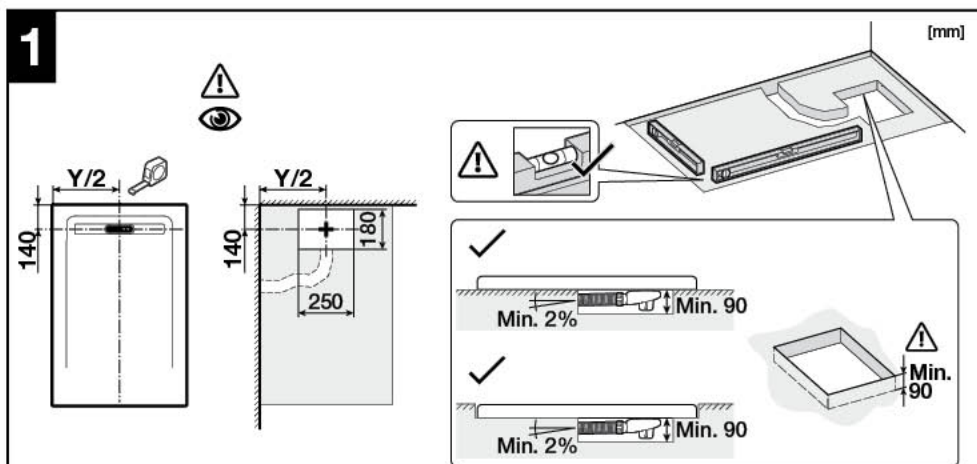

Roca

AQUOS

4**5****6**

* SILICONE
NO ACETIC

24h

7

A27G101000e

Roca