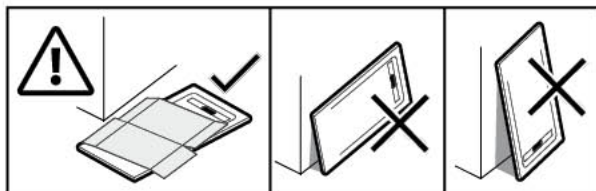

Roca

AQUOS

4**5****6**

* SILICONE
NO ACETIC

24h

7

A27G101000e

Roca