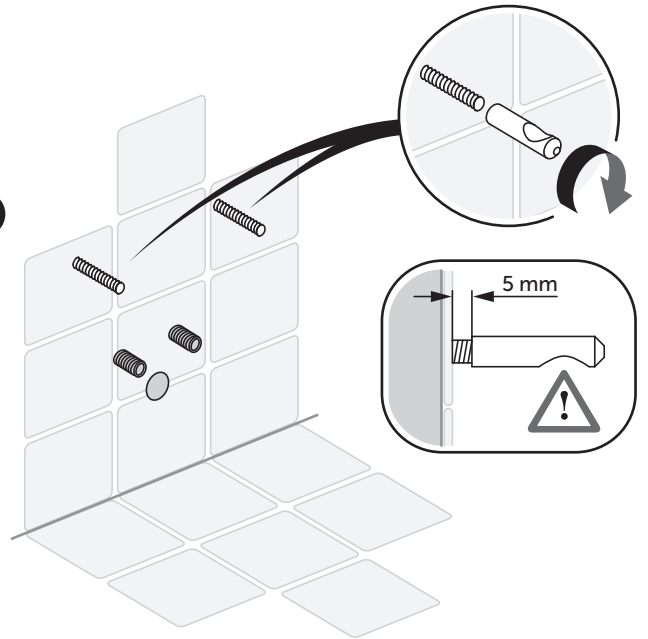

T3504
T3552

360 x 530 x 300

1

2

3

4

5

Ideal Standard International NV
Corporate Village - Gent Building
Da Vincilaan 2
1935 Zaventem - Belgium