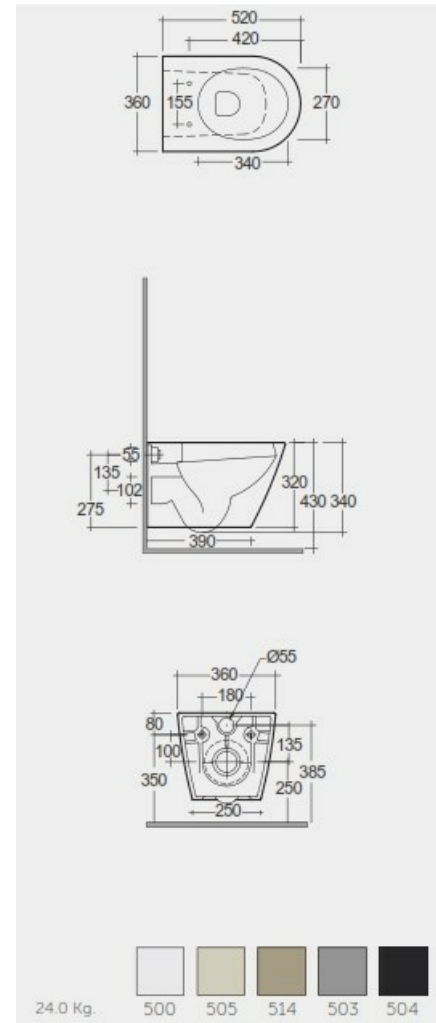

## Technical specifications

Dimensions:	520 x 360 mm
Weight:	24 Kg
Color:	MATT BLACK - 504
Trap type:	P Trap
Trapway type:	Concealed
Seat cover options:	Urea
Bowl shape:	Compact Oval
Suites:	<a href="#">RAK-FEELING WC'S &amp; BIDETS</a>

Code	Name
RST23504A	RAK-FEELING RIMLESS WALL HUNG WATER CLOSET 52 CM MATT BLACK

Dimensions: All dimensions in mm tolerance  $\pm 5\%$  for below 200mm and  $\pm 3\%$  for above 200mm.

Note: Due to a continuing development programme to improve design and performance, the manufacturer reserves all rights to vary specifications without prior information.