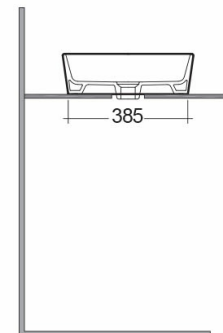

RAK-MOON

Wash basin | Counter Top

RAK
CERAMICS

Technical specifications

| | |
|-----------------|--------------------------|
| Dimensions: | 420 x 420 mm |
| Weight: | 9 Kg |
| Color: | Alpine White, Ivory |
| Shape of basin: | Round |
| Suites: | RAK-MOON |

| Code | Name |
|-----------|-----------------------------------|
| MOWB00006 | WASH BASIN COUNTER TOP ROUND 42CM |

Dimensions: All dimensions in mm tolerance $\pm 5\%$ for below 200mm and $\pm 3\%$ for above 200mm.
Note: Due to a continuing development programme to improve design and performance, the manufacturer reserves all rights to vary specifications without prior information.
Please note accessories are for photographic use only.