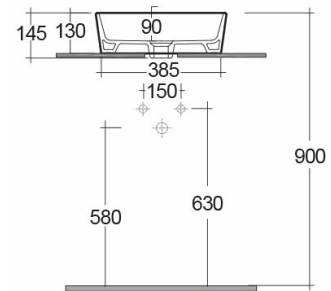

RAK-MOON

Wash basin | Counter Top

RAK
CERAMICS

Technical specifications

| | |
|-----------------|--------------------------|
| Dimensions: | 420 x 420 mm |
| Weight: | 9 Kg |
| Color: | Alpine White, Ivory |
| Shape of basin: | Round |
| Suites: | RAK-MOON |

| Code | Name |
|-----------|-----------------------------------|
| MOWB00006 | WASH BASIN COUNTER TOP ROUND 42CM |

Dimensions: All dimensions in mm tolerance $\pm 5\%$ for below 200mm and $\pm 3\%$ for above 200mm.
Note: Due to a continuing development programme to improve design and performance, the manufacturer reserves all rights to vary specifications without prior information.
Please note accessories are for photographic use only.