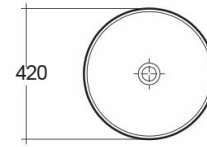

RAK-MOON

Wash basin | Counter Top

RAK
CERAMICS

Technical specifications

| | |
|-----------------|--------------------------|
| Dimensions: | 420 x 420 mm |
| Weight: | 9 Kg |
| Color: | Alpine White, Ivory |
| Shape of basin: | Round |
| Suites: | RAK-MOON |

| Code | Name |
|-----------|-----------------------------------|
| MOWB00006 | WASH BASIN COUNTER TOP ROUND 42CM |

Dimensions: All dimensions in mm tolerance $\pm 5\%$ for below 200mm and $\pm 3\%$ for above 200mm.
Note: Due to a continuing development programme to improve design and performance, the manufacturer reserves all rights to vary specifications without prior information.
Please note accessories are for photographic use only.