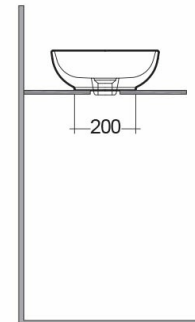

RAK-MOON

Wash basin | Counter Top

RAK
CERAMICS

Technical specifications

Dimensions:	550 x 350 mm
Weight:	9 Kg
Color:	Alpine White, Ivory
Shape of basin:	Oval
Suites:	RAK-MOON

Code	Name
MOWB00005	MOON WASH BASIN COUNTER TOP OVAL 55CM

Dimensions: All dimensions in mm tolerance $\pm 5\%$ for below 200mm and $\pm 3\%$ for above 200mm.

Note: Due to a continuing development programme to improve design and performance, the manufacturer reserves all rights to vary specifications without prior information.