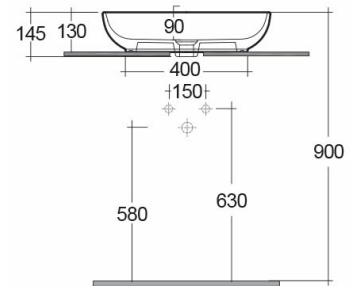

RAK-MOON

Wash basin | Counter Top

RAK
CERAMICS

Technical specifications

Dimensions:	550 x 350 mm
Weight:	9 Kg
Color:	Alpine White, Ivory
Shape of basin:	Oval
Suites:	RAK-MOON

Code	Name
MOWB00005	MOON WASH BASIN COUNTER TOP OVAL 55CM

Dimensions: All dimensions in mm tolerance $\pm 5\%$ for below 200mm and $\pm 3\%$ for above 200mm.

Note: Due to a continuing development programme to improve design and performance, the manufacturer reserves all rights to vary specifications without prior information.