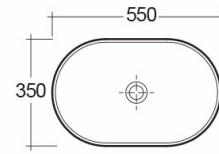

RAK-MOON

Wash basin | Counter Top

RAK
CERAMICS

Technical specifications

Dimensions:	550 x 350 mm
Weight:	9 Kg
Color:	Alpine White, Ivory
Shape of basin:	Oval
Suites:	RAK-MOON

Code	Name
MOWB00005	MOON WASH BASIN COUNTER TOP OVAL 55CM

Dimensions: All dimensions in mm tolerance $\pm 5\%$ for below 200mm and $\pm 3\%$ for above 200mm.

Note: Due to a continuing development programme to improve design and performance, the manufacturer reserves all rights to vary specifications without prior information.