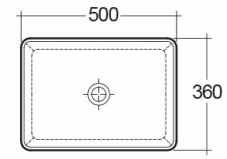

RAK-MOON

Wash basin | Counter Top

RAK
CERAMICS

Technical specifications

Dimensions:	500 x 360 mm
Weight:	11 Kg
Color:	Alpine White, Ivory
Shape of basin:	Rectangle
Suites:	RAK-MOON

Code	Name
MOWB00007	WASH BASIN COUNTER TOP RECTANGULAR 50CM

Dimensions: All dimensions in mm tolerance $\pm 5\%$ for below 200mm and $\pm 3\%$ for above 200mm.
Note: Due to a continuing development programme to improve design and performance, the manufacturer reserves all rights to vary specifications without prior information.
Please note accessories are for photographic use only.