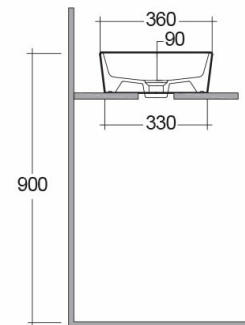

RAK-MOON

Wash basin | Counter Top

RAK
CERAMICS

Technical specifications

Dimensions:	500 x 360 mm
Weight:	11 Kg
Color:	Alpine White, Ivory
Shape of basin:	Rectangle
Suites:	RAK-MOON

Code	Name
MOWB00007	WASH BASIN COUNTER TOP RECTANGULAR 50CM

Dimensions: All dimensions in mm tolerance $\pm 5\%$ for below 200mm and $\pm 3\%$ for above 200mm.
Note: Due to a continuing development programme to improve design and performance, the manufacturer reserves all rights to vary specifications without prior information.
Please note accessories are for photographic use only.