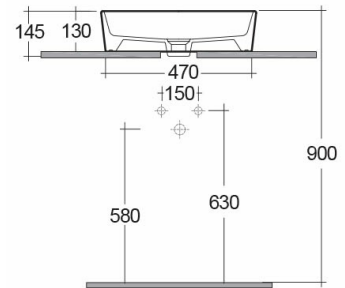

RAK-MOON

Wash basin | Counter Top

RAK
CERAMICS

Technical specifications

Dimensions:	500 x 360 mm
Weight:	11 Kg
Color:	Alpine White, Ivory
Shape of basin:	Rectangle
Suites:	RAK-MOON

Code	Name
MOWB00007	WASH BASIN COUNTER TOP RECTANGULAR 50CM

Dimensions: All dimensions in mm tolerance $\pm 5\%$ for below 200mm and $\pm 3\%$ for above 200mm.
Note: Due to a continuing development programme to improve design and performance, the manufacturer reserves all rights to vary specifications without prior information.
Please note accessories are for photographic use only.