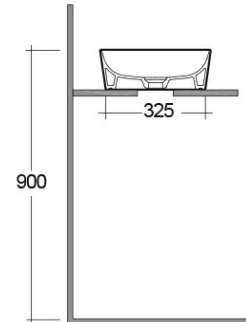

RAK-FEELING WB SLIM - FEECT5000514A

Wash basin | Counter Top

RAK
CERAMICS

Technical specifications

Dimensions:	500 x 360 mm
Weight:	12.5 Kg
Color:	MATT CAPPUCINO - 514
Shape of basin:	Rectangle
Suites:	RAK-FEELING WASHBASINS

Code	Name
FEECT5000514A	RAK-SLIM - RECTANGULAR WASH BASIN MATT CAPPUCINO 514 - 50 CM

Dimensions: All dimensions in mm tolerance $\pm 5\%$ for below 200mm and $\pm 3\%$ for above 200mm.

Note: Due to a continuing development programme to improve design and performance, the manufacturer reserves all rights to vary specifications without prior information.