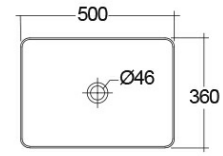

RAK-FEELING WB SLIM - FEECT5000514A

Wash basin | Counter Top

RAK
CERAMICS

Technical specifications

Dimensions:	500 x 360 mm
Weight:	12.5 Kg
Color:	MATT CAPPUCINO - 514
Shape of basin:	Rectangle
Suites:	RAK-FEELING WASHBASINS

Code	Name
FEECT5000514A	RAK-SLIM - RECTANGULAR WASH BASIN MATT CAPPUCINO 514 - 50 CM

Dimensions: All dimensions in mm tolerance $\pm 5\%$ for below 200mm and $\pm 3\%$ for above 200mm.

Note: Due to a continuing development programme to improve design and performance, the manufacturer reserves all rights to vary specifications without prior information.