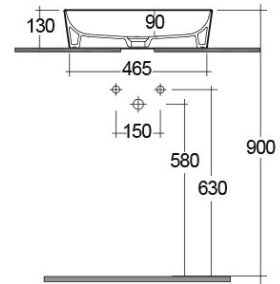

RAK-FEELING WB SLIM - FEECT5000514A

Wash basin | Counter Top

RAK
CERAMICS

Technical specifications

Dimensions:	500 x 360 mm
Weight:	12.5 Kg
Color:	MATT CAPPUCINO - 514
Shape of basin:	Rectangle
Suites:	RAK-FEELING WASHBASINS

Code	Name
FEECT5000514A	RAK-SLIM - RECTANGULAR WASH BASIN MATT CAPPUCINO 514 - 50 CM

Dimensions: All dimensions in mm tolerance $\pm 5\%$ for below 200mm and $\pm 3\%$ for above 200mm.

Note: Due to a continuing development programme to improve design and performance, the manufacturer reserves all rights to vary specifications without prior information.