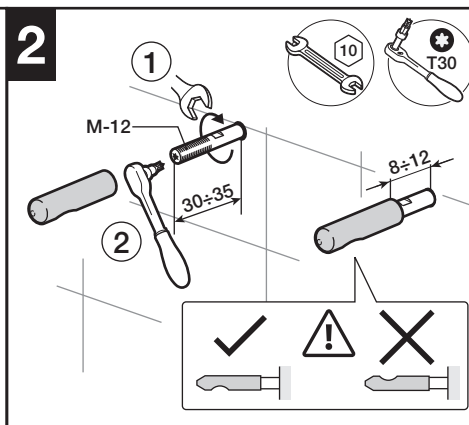

HIDDEN FIXATION WC

A

B

	L [mm]	Ref.
A	208	AV0027200R
	178	AV0035800R
	143	AV0030800R

	L	Ref.
B	208	AV0034800R
	143	AV0034900R

HIDDEN FIXATION BIDET

L [mm]	Ref.
208	AV0027200R
178	AV0035800R
143	AV0030800R

L	Ref.
208	AV0034800R
143	AV0034900R