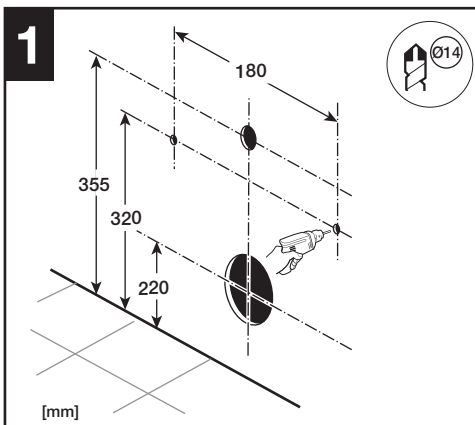

HIDDEN FIXATION WC

A

B

	L [mm]	Ref.
A	208	AV0027200R
	178	AV0035800R
	143	AV0030800R

	L	Ref.
B	208	AV0034800R
	143	AV0034900R

HIDDEN FIXATION BIDET

L [mm]	Ref.
208	AV0027200R
178	AV0035800R
143	AV0030800R

L	Ref.
208	AV0034800R
143	AV0034900R