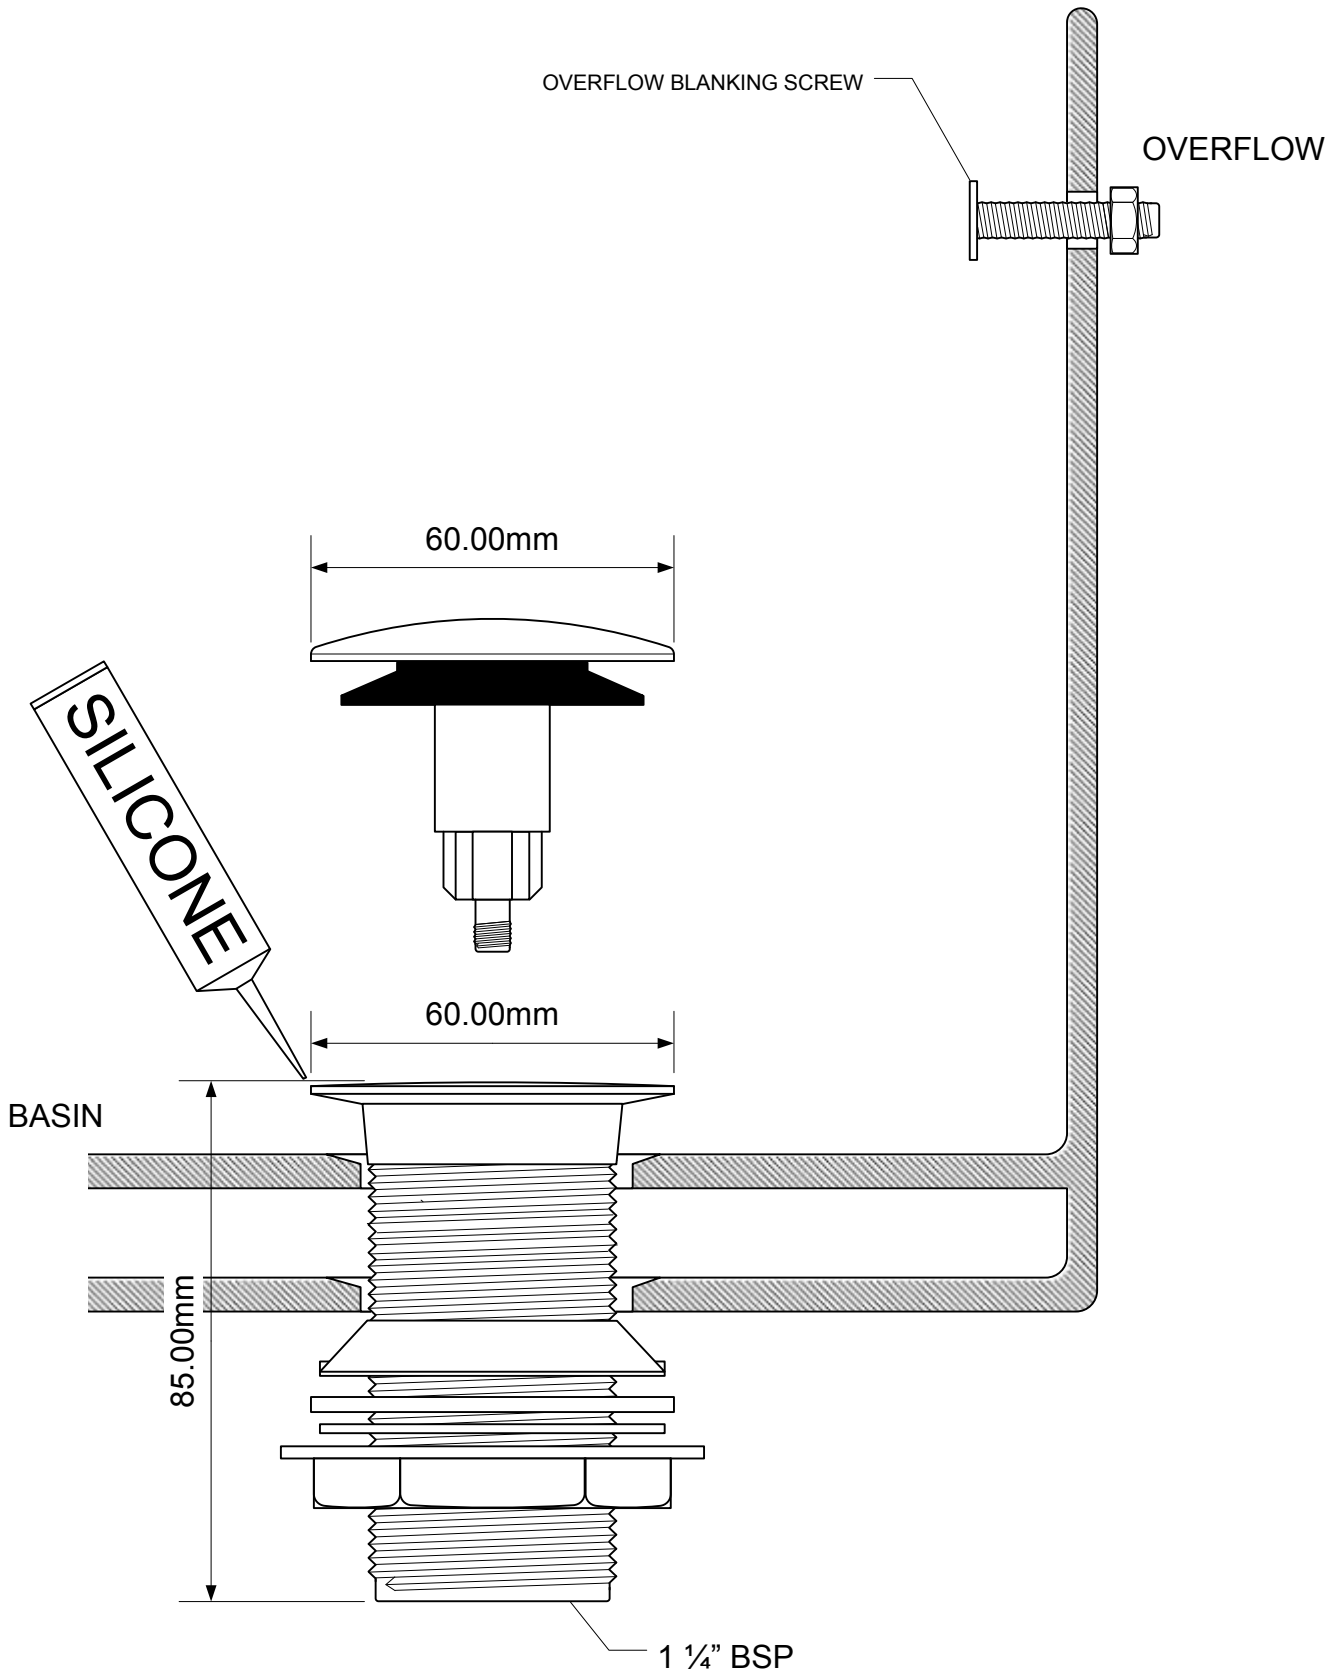

Code:

CWU60-CB

© McALPINE
28/07/2011

Drawing verified
correct as of: 28/07/11

DRAWN BY
DL

REVISED

FILENAME
CWU60-CB.VSD

SCALE
1: 1.25