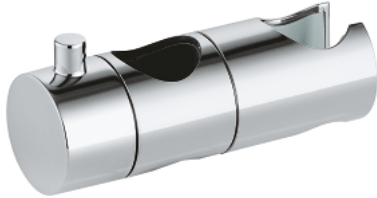

Pure Freude
an Wasser

48 177 000 **SLIDING PIECE**

PRODUCT DESCRIPTION

- suitable for shower rails range with diameter 24.7 mm
- glider with swivel holder
- for height adjustability of the hand shower
- GROHE StarLight chrome finish