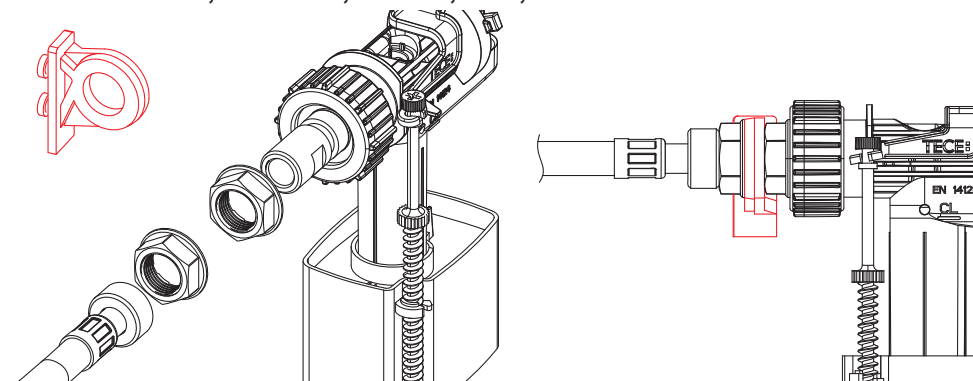

Grohe: GD 2

Grohe: AV1

Grohe: 6–9 I

Grohe: 6 1/3 I

Sanit: Ineo Plus, Ineo Solo, Ineo 80, Ineo, Ineo In

Sanit: CC-120-L-FO-2V-L

Sanit: 982N, 983N, 988C

Sanit: 980N, 995N