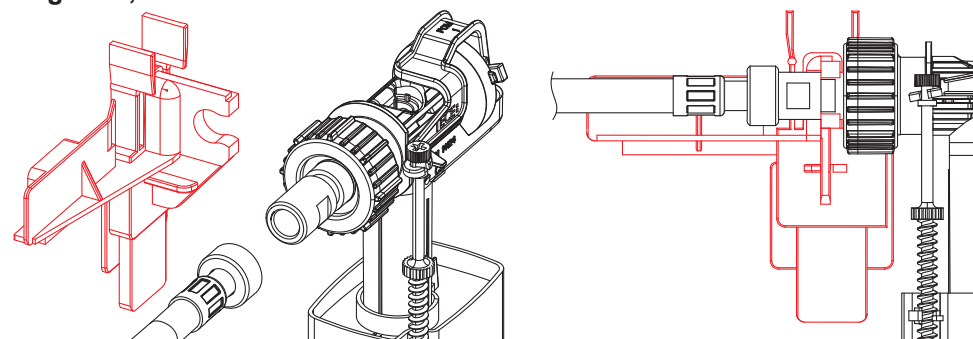

Viega: 1C, 2C

Viega: 2H, 2S